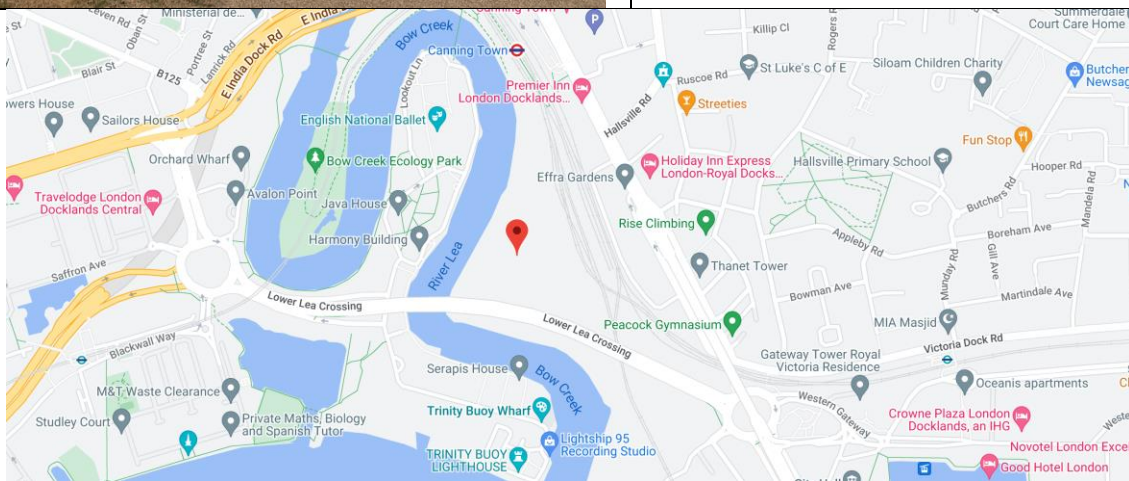

Limmo Peninsula

Route from Canning Town Tube Station

Address: Limmo Peninsula,
E16 1DN

What 3 Words: exit.loves.test

Transport:

Canning Town Station (DLR and Jubilee Line) – 3 minute walk

Canning Town Station Buses (5, 69, 108, 115, 147, 300, 309, 323, 330, 474, N15, N550, N551) – 6 minute walk

Access:

This site has full level access. Lifts are available for use in Canning Town Station.

Our volunteers will be available near the station and site for support.

For more information:

Visit www.tfl.gov.uk to plan your journey to Canning Town Tube Station.

Exit Canning Town Station.

Bear left and continue walking.

Limmo Peninsula will be straight ahead.