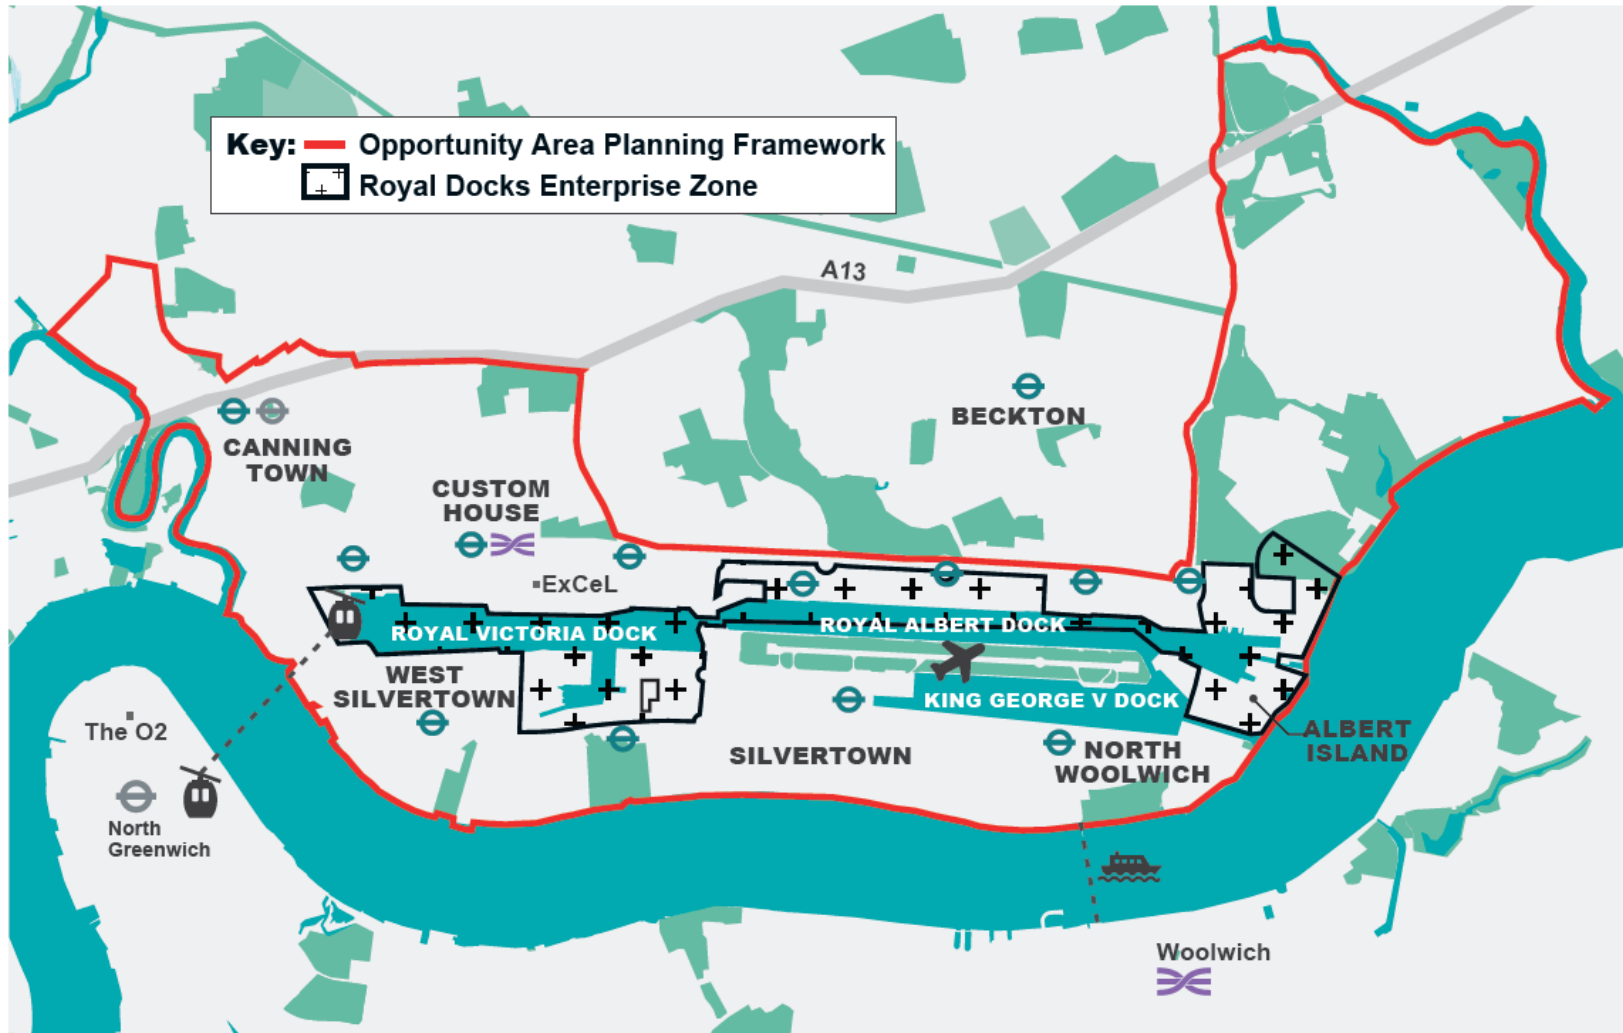

## **APPENDIX A:**

Map of Royal Docks Enterprise Zone &  
Royal Docks and Beckton Riverside Opportunity Area

Individuals, organisations and partnerships operating within the **Royal Docks Enterprise Zone** and surrounding **Opportunity Area** (shown above) are eligible to apply for funding. Groups that fall outside of the boundary but who can demonstrate effective reach and engagement with residents in the area e.g. through delivery of an event in the area, will also be considered, but groups located in the area will be given priority.